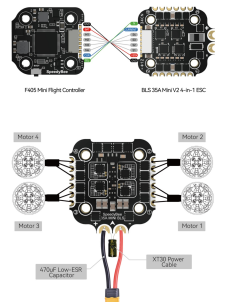

Dimensions

Wiring Diagram