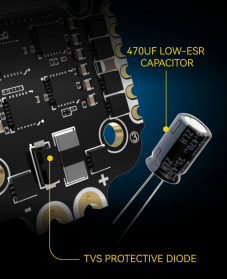

Powerful Reol 35A 4-in-1 ESC!

M2 or M3? Why not both?

Dimensions

Wiring Diagram

SpeedyBee BLS 35A Mini V2 20x20 4-in-1 ESC