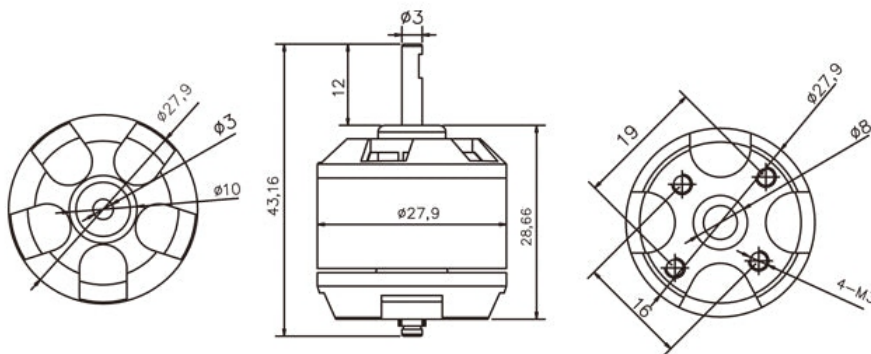

XA2212

XA 2212 Brushless motor test record

Motor type	The voltage (V)	Prop. Size	Current (A)	Thrust (G)	Power (W)	Efficiency (G/W)	RPM
XA 2212 820KV	12	APC 11*4.7	12	830	144	5.8	5720
	8	APC 11*4.7	7.3	500	58.4	8.6	4650
XA 2212 980KV	12	APC 10*4.7	15.1	880	181.2	4.9	6960
	8	APC 10*4.7	9.5	550	76	7.2	5470
	12	APC 9*6	12.3	730	147.6	4.9	8220
	8	APC 9*6	7.1	400	56.8	7.0	6090
XA 2212 1400KV	12	APC 8*4	16.4	930	196.8	4.7	12020
	8	APC 8*4	9.1	500	72.8	6.9	8900
	12	APC 8*6	20.6	940	247.2	3.8	10750
	8	APC 8*6	11.9	520	95.2	5.5	8250