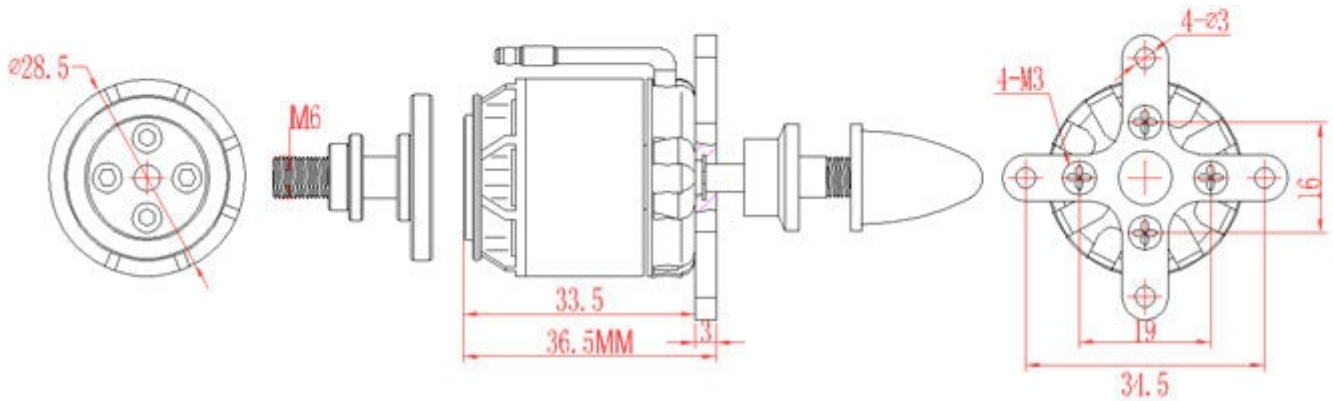

#### Silnik EMAX GT2215

No.Of cells	2-3xLi-Poly	Model	Cell Count	RPM/V	Prop (APC)	RPM	MAX current (<60S)	Thrust
Stator dimensions	22x15mm	GT2215/12	3S	905	10x4.7	7450	15A	1000g 2.20lb
Shaft diameter	4mm		3S	905	11x3.8	7000	18A	1050g 2.31lb
Weight	70g/2.46oz	GT2215/09	3S	1180	10x4.7	8300	26A	1250g 2.76lb
Recommended model weight	300-1100g		3S	1180	10x6	8850	24A	1140g 2.51lb
Recommended prop without gearbox	10x4.7 11x3.8							