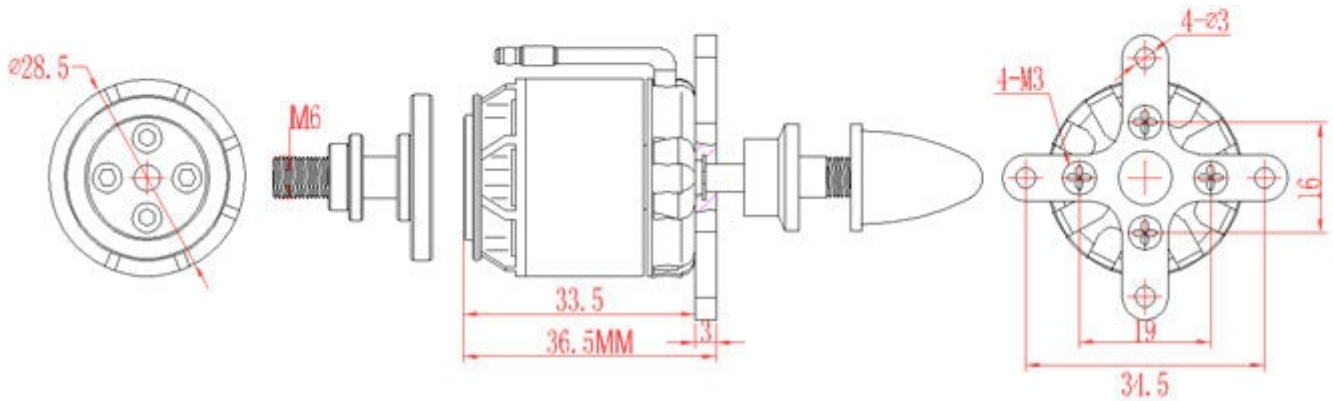

No.Of cells	2-3xLi-Poly	Model	Cell Count	RPM/V	Prop (APC)	RPM	MAX current (<60S)	Thrust
Stator dimensions	22x15mm	GT2215/12	3S	905	10x4.7	7450	15A	1000g 2.20lb
Shaft diameter	4mm		3S	905	11x3.8	7000	18A	1050g 2.31lb
Weight	70g/2.46oz	GT2215/09	3S	1180	10x4.7	8300	26A	1250g 2.76lb
Recommended model weight	300-1100g		3S	1180	10x6	8850	24A	1140g 2.51lb
Recommended prop without gearbox	10x4.7 11x3.8							

Produkt posiada dodatkowe opcje:

KV: 1180KV