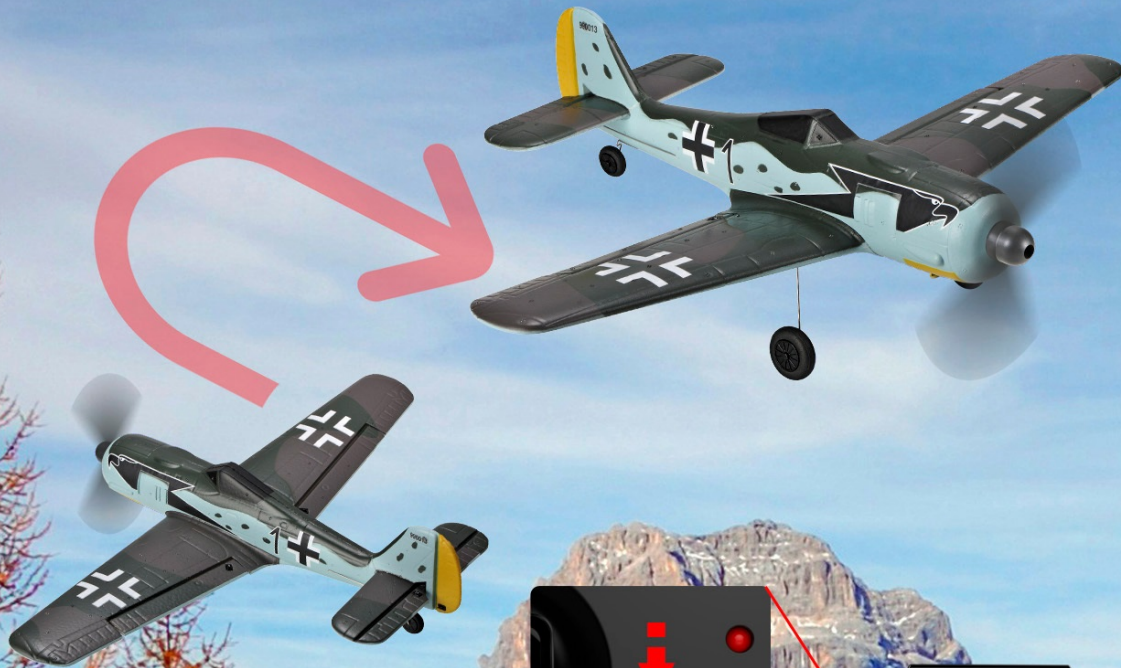

One-key Aerobatics

ROLL

ONE-KEY AEROBATICS

The one-key aerobatics feature allows beginner pilots to perform aerobatic actions by simply pressing the button on transmitter.

During flight, under Top-Gyro control mode, press the one key aerobatics button, the transmitter will beep several times. During the beeping, simply move the aileron stick to either direction for auto-roll. Or move the elevator stick to either direction for auto-loop.

Zawróć samolot jednym przyciskiem. Funkcja U-turn umożliwia zawrócenie samolotu w kierunku przeciwny do kierunku aktualnego lotu.

One-key U turn

ONE-KEY U TURN

The airplane comes with one-key U-turn function, which enables the plane to U-turn by the opposite direction that the airplane takes off.