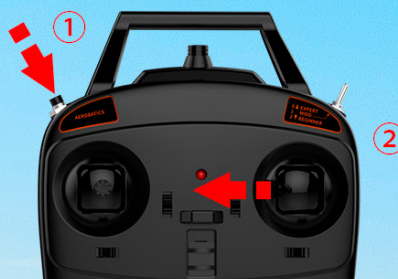

## 6-AXIS GYRO FLIGHT CONTROLLER

Top-Gyro is a flight controller that helps beginner to enjoy flying easily.

The TOP-Gyro system offers 3 levels of assistance:

0 – Manual /  
TOP-Gyro Off  
(EXPERT)

1 – Soft TOP-  
Gyro Assist  
(MIDD)

2 – Strong TOP-  
Gyro Assist  
(BEGINNER)

Łatwe wykonywanie akrobacji z funkcją "One Key"

One-key Aerobatics

**ROLL**

## ONE-KEY AEROBATICS

The one-key aerobatics feature allows beginner pilots to perform aerobatic actions by simply pressing the button on transmitter.

During flight, under Top-Gyro control mode, press the one key aerobatics button, the transmitter will beep several times. During the beeping, simply move the aileron stick to either direction for auto-roll. Or move the elevator stick to either direction for auto-loop.