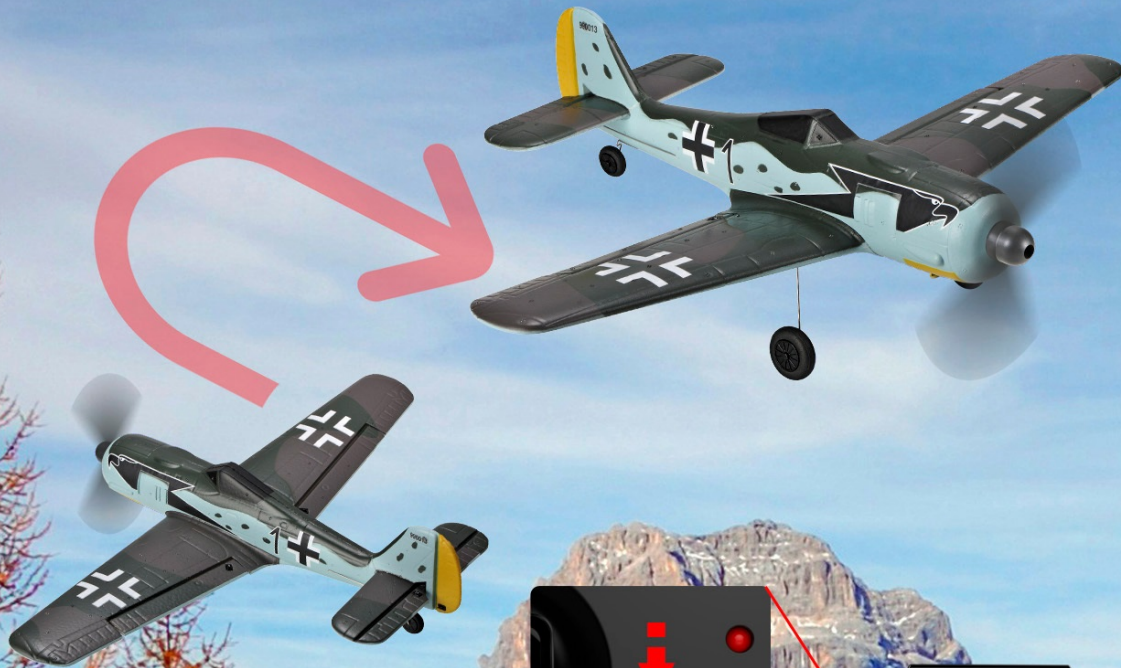

One-key U turn