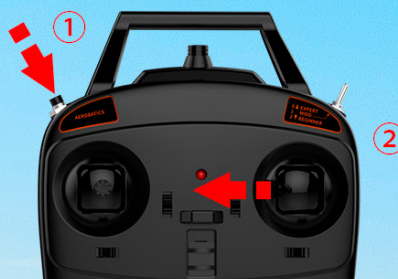

The TOP-Gyro system offers 3 levels of assistance:

0 – Manual /
TOP-Gyro Off
(EXPERT)

1 – Soft TOP-
Gyro Assist
(MIDD)

2 – Strong TOP-
Gyro Assist
(BEGINNER)

Łatwe wykonywanie akrobacji z funkcją "One Key"

One-key Aerobatics

ROLL

ONE-KEY AEROBATICS

The one-key aerobatics feature allows beginner pilots to perform aerobatic actions by simply pressing the button on transmitter.

During flight, under Top-Gyro control mode, press the one key aerobatics button, the transmitter will beep several times. During the beeping, simply move the aileron stick to either direction for auto-roll. Or move the elevator stick to either direction for auto-loop.