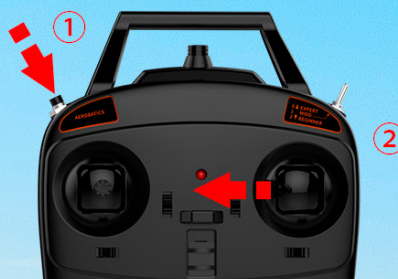

## 6-AXIS GYRO FLIGHT CONTROLLER

Top-Gyro is a flight controller that helps beginner to enjoy flying easily.

The TOP-Gyro system offers 3 levels of assistance:

0 – Manual /  
TOP-Gyro Off  
(EXPERT)

1 – Soft TOP-  
Gyro Assist  
(MIDD)

2 – Strong TOP-  
Gyro Assist  
(BEGINNER)

Łatwe wykonywanie akrobacji z funkcją "One Key"

One-key Aerobatics

**ROLL**

## **ONE-KEY AEROBATICS**

The one-key aerobatics feature allows beginner pilots to perform aerobatic actions by simply pressing the button on transmitter.

During flight, under Top-Gyro control mode, press the one key aerobatics button, the transmitter will beep several times. During the beeping, simply move the aileron stick to either direction for auto-roll. Or move the elevator stick to either direction for auto-loop.