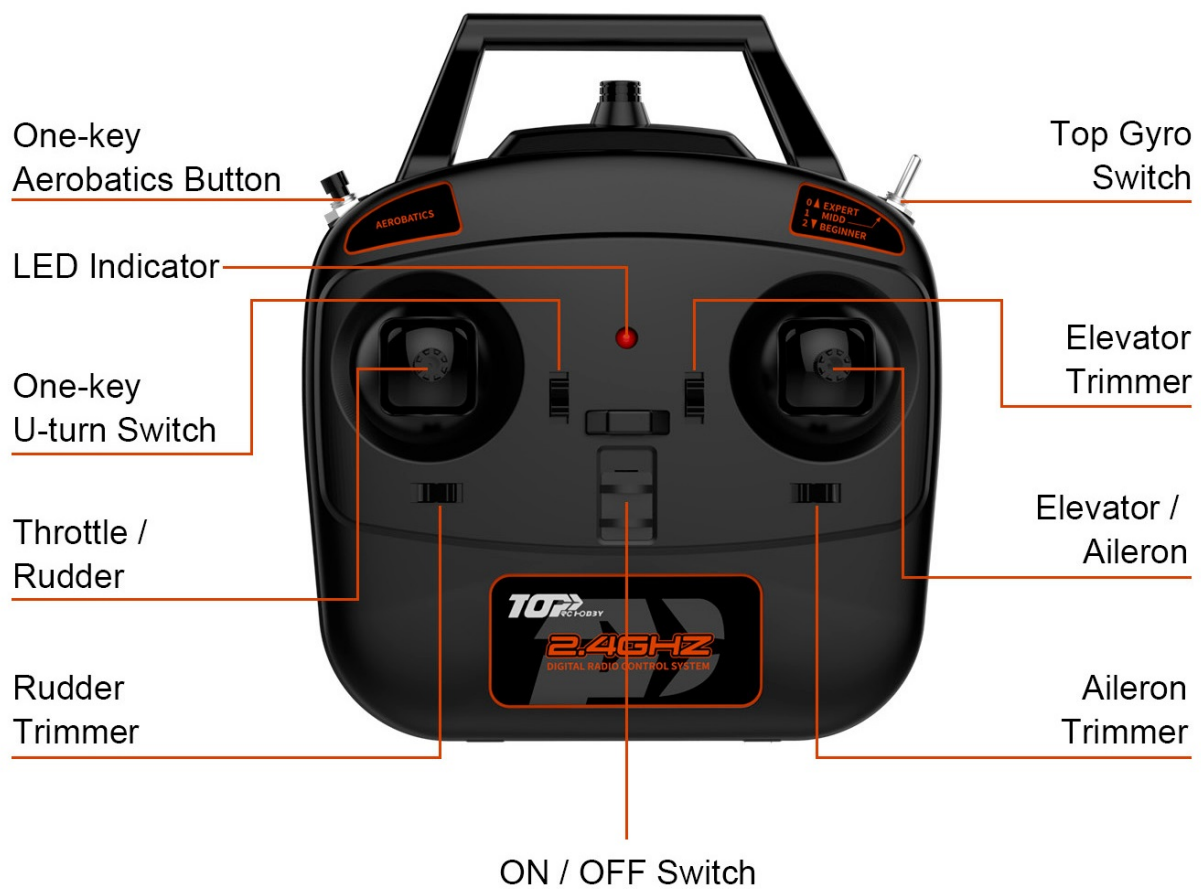

Model wykonany z wytrzymałej pianki EPP