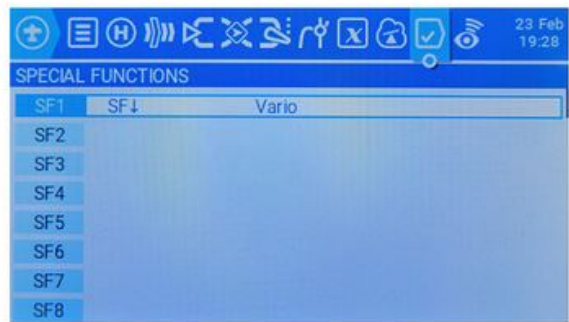

*** Dupont 2.54 straight and 90° 3x6pins are shipped unsoldered

Discover new sensor in TELEMETRY tab, Select "VSpd" for Variometer

Set a switch to turn on/off Vario tone