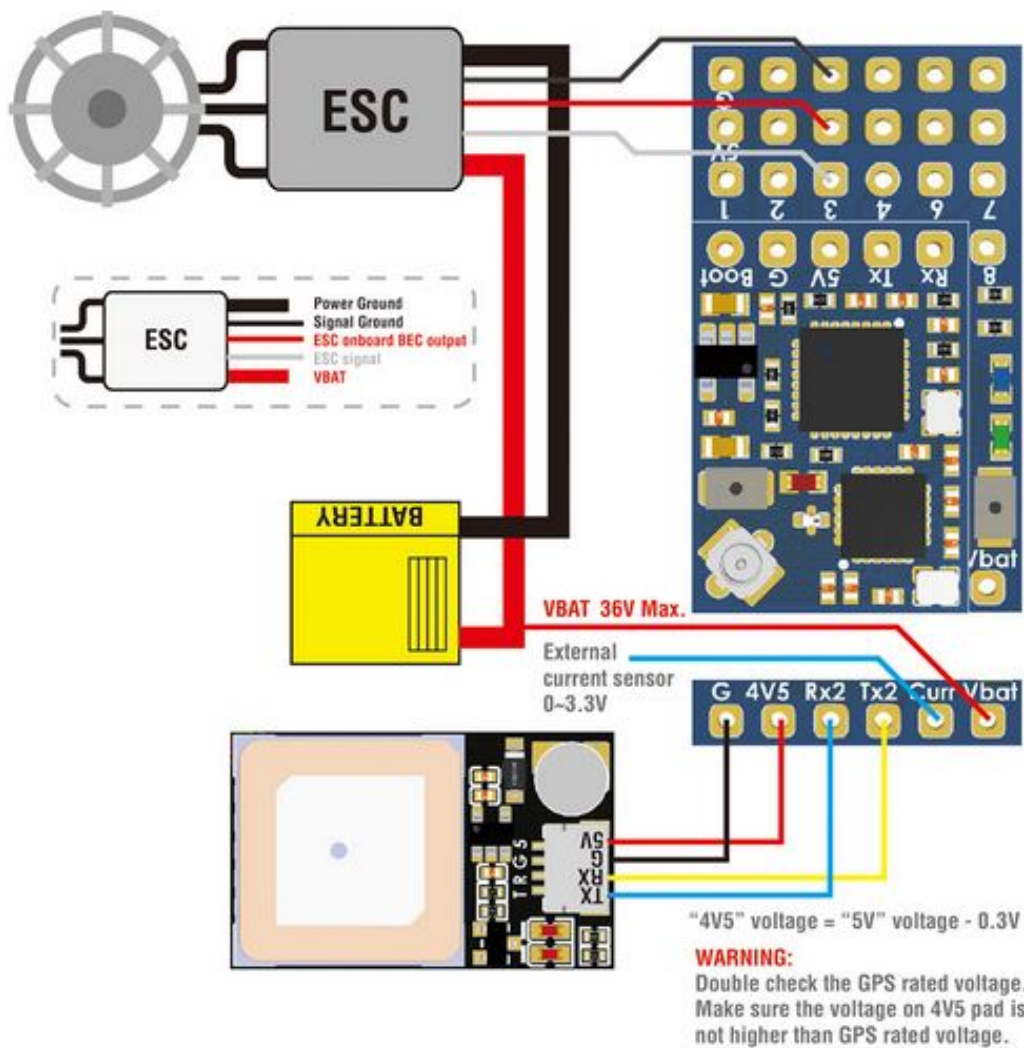

*** Dupont 2.54 straight and 90° 3x6pins are shipped unsoldered

Discover new sensor in TELEMETRY tab, Select "VSpd" for Variometer

Set a switch to turn on/off Vario tone