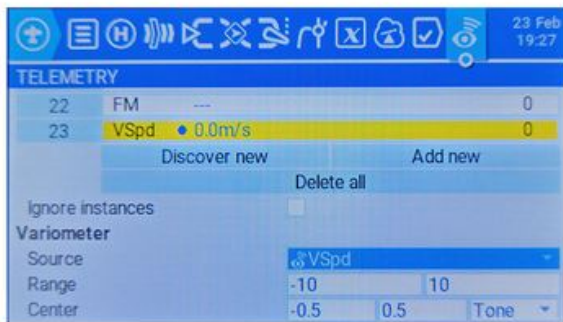

*** Dupont 2.54 straight and 90° 3x6pins are shipped unsoldered

Discover new sensor in TELEMETRY tab, Select "VSpd" for Variometer

Set a switch to turn on/off Vario tone