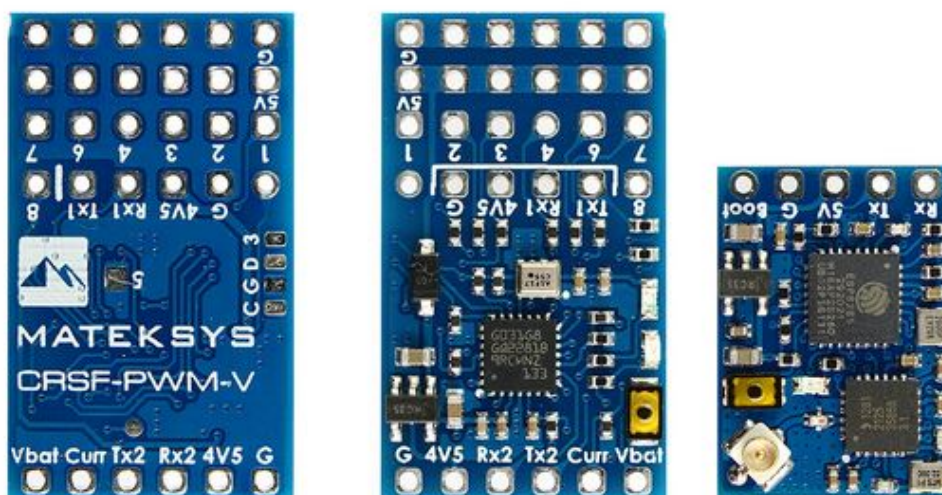

*** Dupont 2.54 straight and 90° 3x6pins are shipped unsoldered

Discover new sensor in TELEMETRY tab, Select "VSpd" for Variometer

Set a switch to turn on/off Vario tone