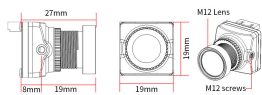

Dimensions