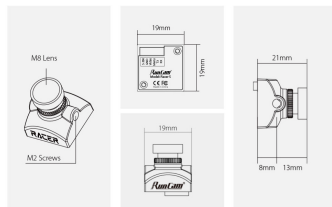

Dimensions & Installation