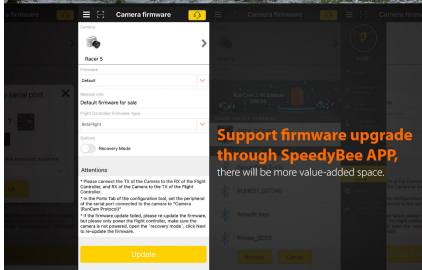

Support firmware upgrade through SpeedyBee APP, there will be more value-added space.